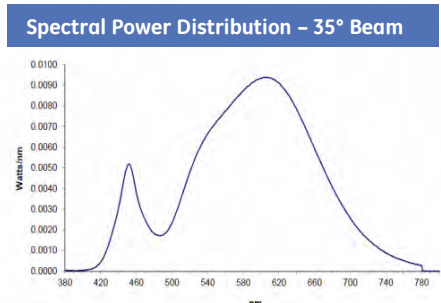

* The life rating is based on the hours of operation the lamp will provide before reaching 70% of its original lumen rating (L70)

** Minimum order quantity = 6

^ Estimated energy cost per year based on $0.11 per kWh energy rate and 3 operating hours per day

Specifier Statement

Lamps shall be an E26 medium screw-in base with integral transformer. The life rating of this product shall be 25,000 for dimmable and 30,000 for non-dimmable, which are the hours of operation these lamps will provide before reaching 70% of their original light output of 750 lumens for the high output dimmable, 500 lumens for dimmable and 340 lumens for non-dimmable. Actual lamp life before failure may be significantly longer.

Information provided is subject to change without notice. Please verify all details with GE. All values are design or typical values when measured under laboratory conditions, and GE makes no warranty or guarantee, express or implied, that such performance will be obtained under end-use conditions.

For additional product and application information, please consult GE's Website: www.gelighting.com/ThinkLED

For more in-depth knowledge, snap the QR code and link to more detailed LED Lighting Information