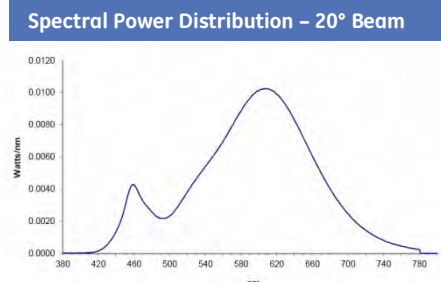

* The life rating is based on the hours of operation the lamp will provide before reaching 70% of its original lumen rating (L70)

** Minimum order quantity = 6

^ Estimated energy cost per year based on $0.11 per kWh energy rate and 3 operating hours per day

Specifier Statement

Lamps shall be an E26 medium screw-in base with integral transformer. The life rating of this product shall be 25,000 for dimmable and 30,000 for non-dimmable, which are the hours of operation these lamps will provide before reaching 70% of their original light output of 750 lumens for the high output dimmable, 500 lumens for dimmable and 340 lumens for non-dimmable. Actual lamp life before failure may be significantly longer.

Information provided is subject to change without notice. Please verify all details with GE. All values are design or typical values when measured under laboratory conditions, and GE makes no warranty or guarantee, express or implied, that such performance will be obtained under end-use conditions.

For additional product and application information, please consult GE's Website: www.gelighting.com/ThinkLED

For more in-depth knowledge, snap the QR code and link to more detailed LED Lighting Information