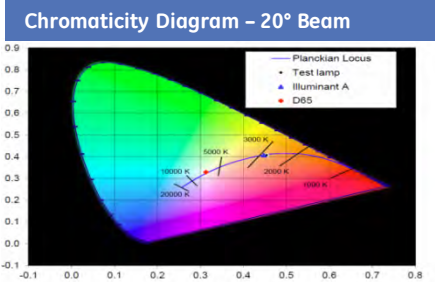

* The life rating is based on the hours of operation the lamp will provide before reaching 70% of its original lumen rating (L70)

** Minimum order quantity = 6

^ Estimated energy cost per year based on $0.11 per kWh energy rate and 3 operating hours per day

Specifier Statement

Lamps shall be an E26 medium screw-in base with integral transformer. The life rating of this product shall be 25,000 for dimmable and 30,000 for non-dimmable, which are the hours of operation these lamps will provide before reaching 70% of their original light output of 750 lumens for the high output dimmable, 500 lumens for dimmable and 340 lumens for non-dimmable. Actual lamp life before failure may be significantly longer.

Information provided is subject to change without notice. Please verify all details with GE. All values are design or typical values when measured under laboratory conditions, and GE makes no warranty or guarantee, express or implied, that such performance will be obtained under end-use conditions.

For additional product and application information, please consult GE's Website: www.gelighting.com/ThinkLED

For more in-depth knowledge, snap the QR code and link to more detailed LED Lighting Information