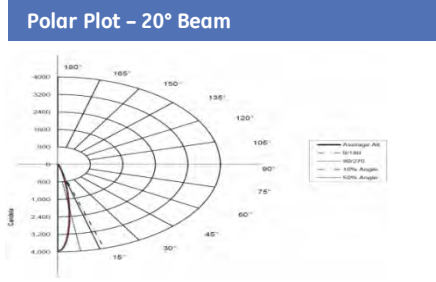

* The life rating is based on the hours of operation the lamp will provide before reaching 70% of its original lumen rating (L70)

** Minimum order quantity = 6

^ Estimated energy cost per year based on $0.11 per kWh energy rate and 3 operating hours per day

Specifier Statement

Lamps shall be an E26 medium screw-in base with integral transformer. The life rating of this product shall be 25,000 for dimmable and 30,000 for non-dimmable, which are the hours of operation these lamps will provide before reaching 70% of their original light output of 750 lumens for the high output dimmable, 500 lumens for dimmable and 340 lumens for non-dimmable. Actual lamp life before failure may be significantly longer.

Information provided is subject to change without notice. Please verify all details with GE. All values are design or typical values when measured under laboratory conditions, and GE makes no warranty or guarantee, express or implied, that such performance will be obtained under end-use conditions.

For additional product and application information, please consult GE's Website: www.gelighting.com/ThinkLED

For more in-depth knowledge, snap the QR code and link to more detailed LED Lighting Information