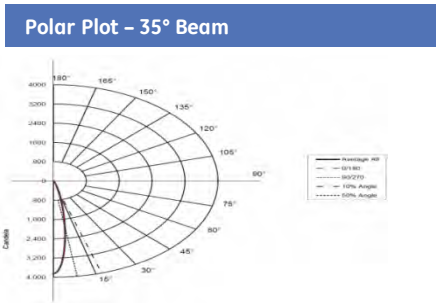

* The life rating is based on the hours of operation the lamp will provide before reaching 70% of its original lumen rating (L70)

** Minimum order quantity = 6

^ Estimated energy cost per year based on $0.11 per kWh energy rate and 3 operating hours per day

Specifier Statement

Lamps shall be an E26 medium screw-in base with integral transformer. The life rating of this product shall be 25,000 for dimmable and 30,000 for non-dimmable, which are the hours of operation these lamps will provide before reaching 70% of their original light output of 750 lumens for the high output dimmable, 500 lumens for dimmable and 340 lumens for non-dimmable. Actual lamp life before failure may be significantly longer.

Information provided is subject to change without notice. Please verify all details with GE. All values are design or typical values when measured under laboratory conditions, and GE makes no warranty or guarantee, express or implied, that such performance will be obtained under end-use conditions.

For additional product and application information, please consult GE's Website: www.gelighting.com/ThinkLED

For more in-depth knowledge, snap the QR code and link to more detailed LED Lighting Information