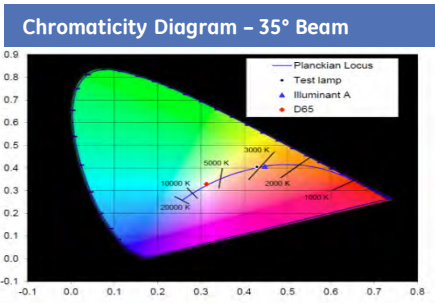

* The life rating is based on the hours of operation the lamp will provide before reaching 70% of its original lumen rating (L70)

** Minimum order quantity = 6

^ Estimated energy cost per year based on $0.11 per kWh energy rate and 3 operating hours per day

Specifier Statement

Lamps shall be an E26 medium screw-in base with integral transformer. The life rating of this product shall be 25,000 for dimmable and 30,000 for non-dimmable, which are the hours of operation these lamps will provide before reaching 70% of their original light output of 750 lumens for the high output dimmable, 500 lumens for dimmable and 340 lumens for non-dimmable. Actual lamp life before failure may be significantly longer.

Information provided is subject to change without notice. Please verify all details with GE. All values are design or typical values when measured under laboratory conditions, and GE makes no warranty or guarantee, express or implied, that such performance will be obtained under end-use conditions.

For additional product and application information, please consult GE's Website: www.gelighting.com/ThinkLED

For more in-depth knowledge, snap the QR code and link to more detailed LED Lighting Information