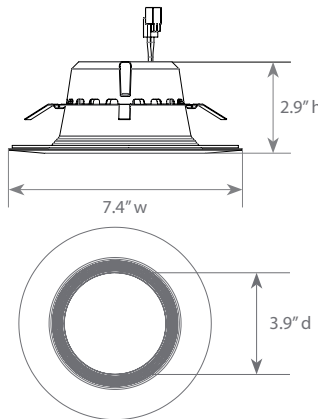

Product Dimensions