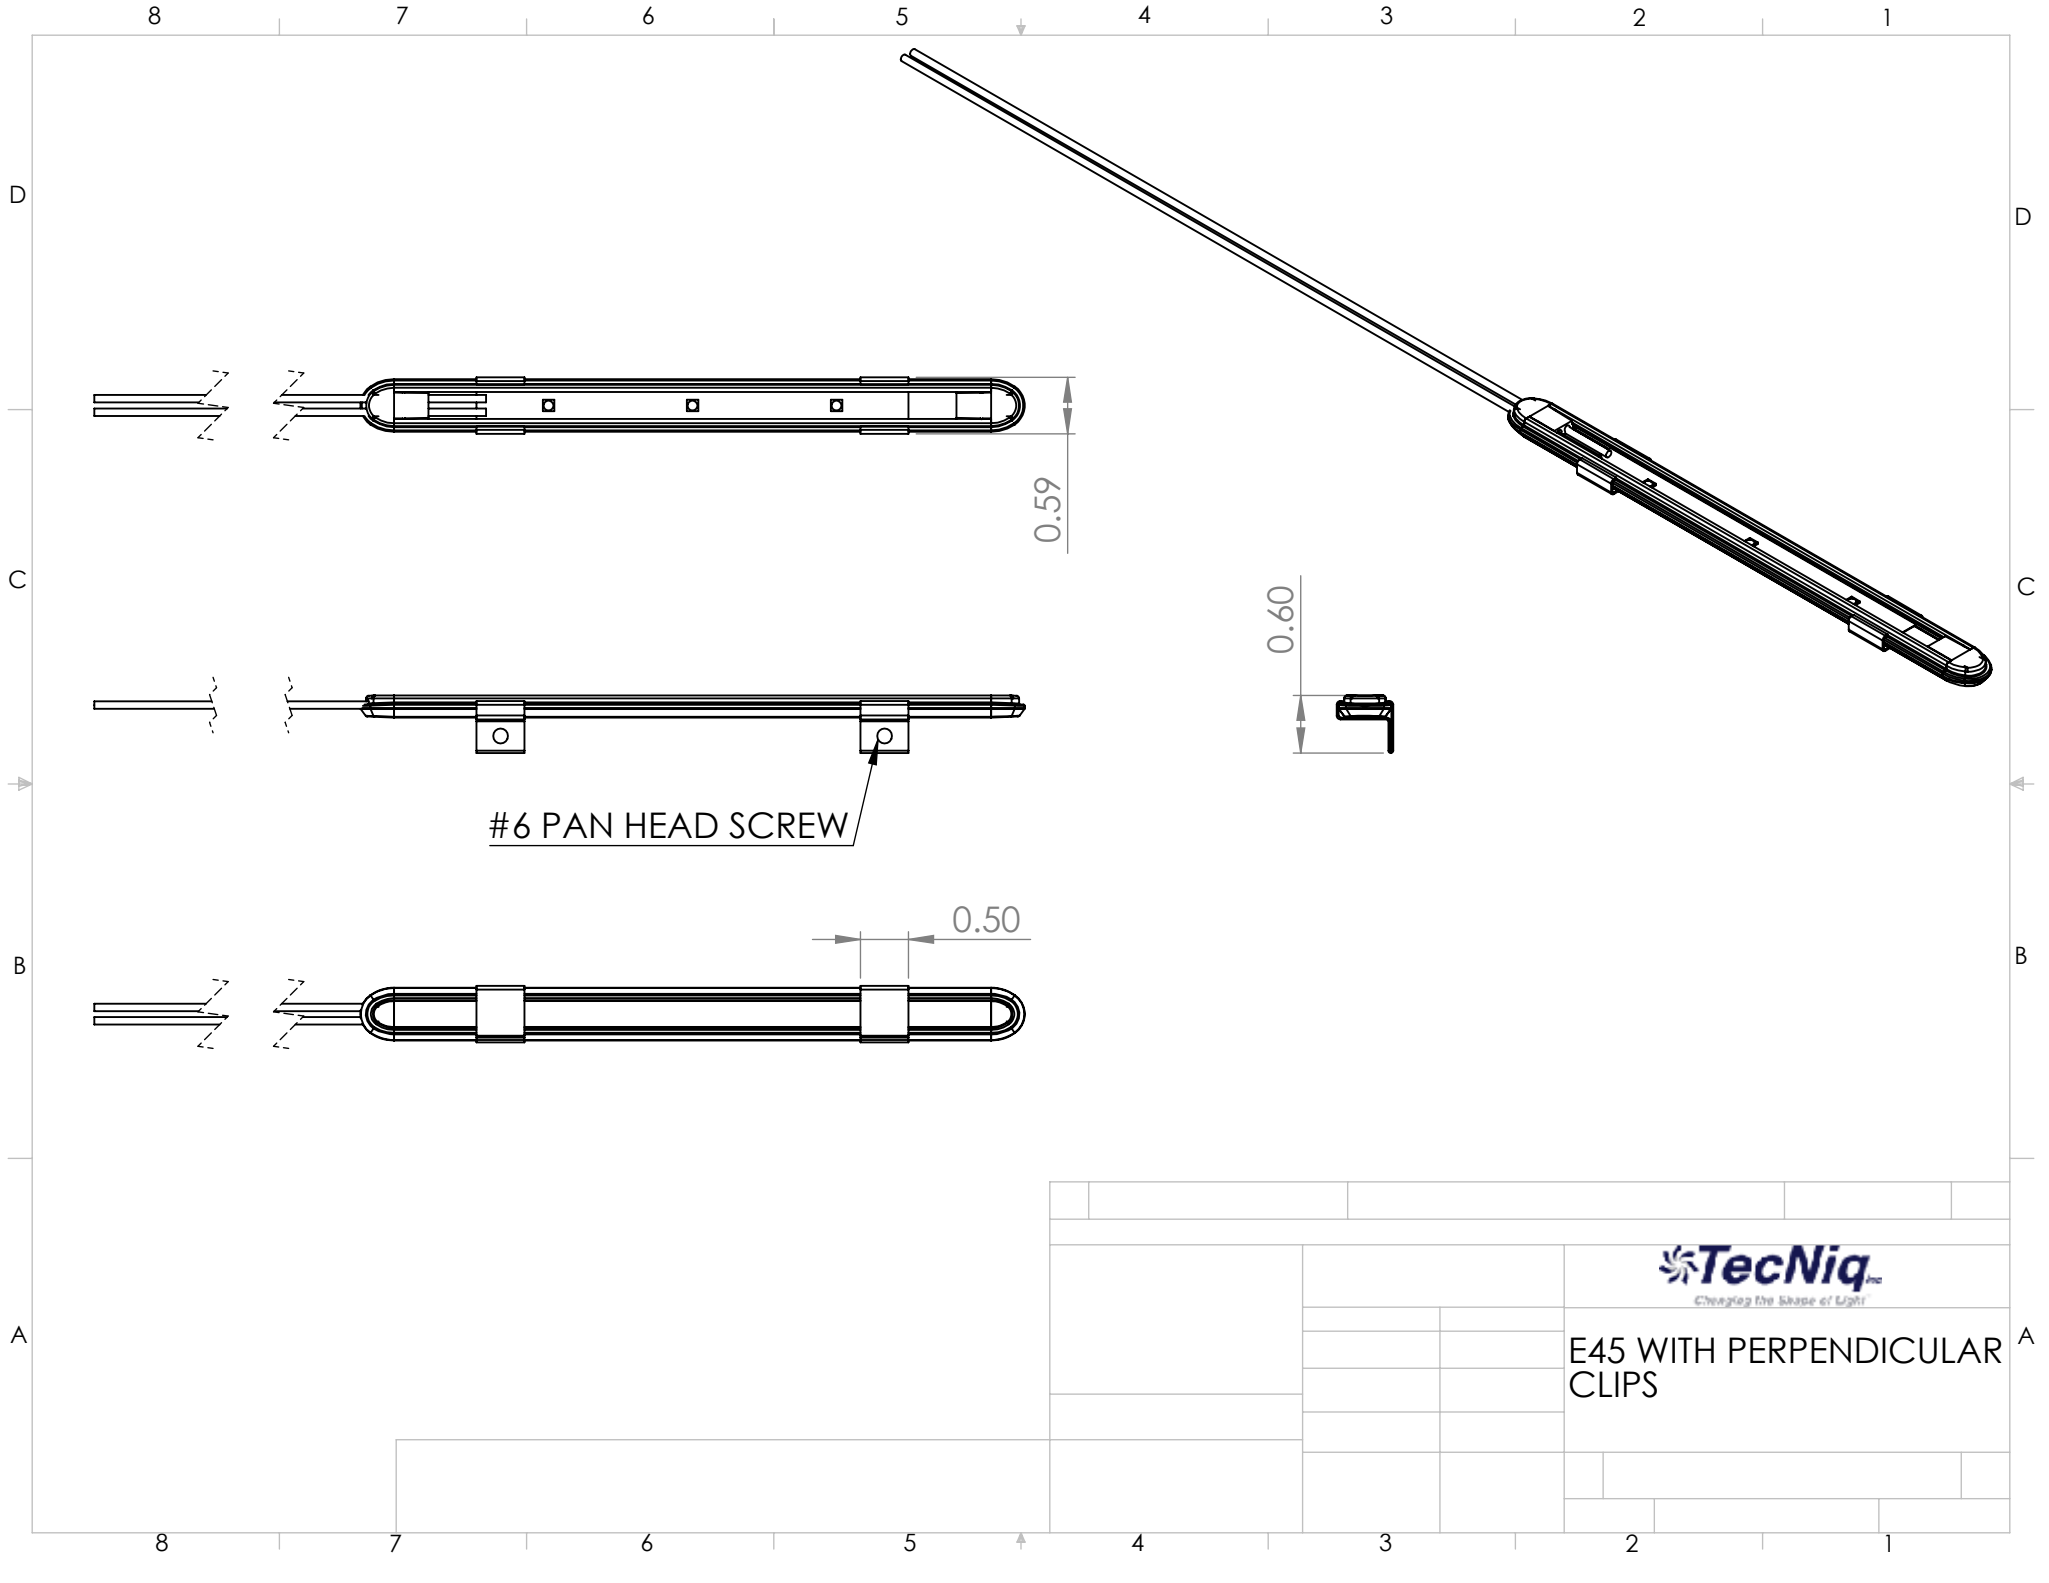

TecNiq
Changing the Shape of Light

E45 WITH PARALLEL CLIPS

E45 WITH PERPENDICULAR CLIPS