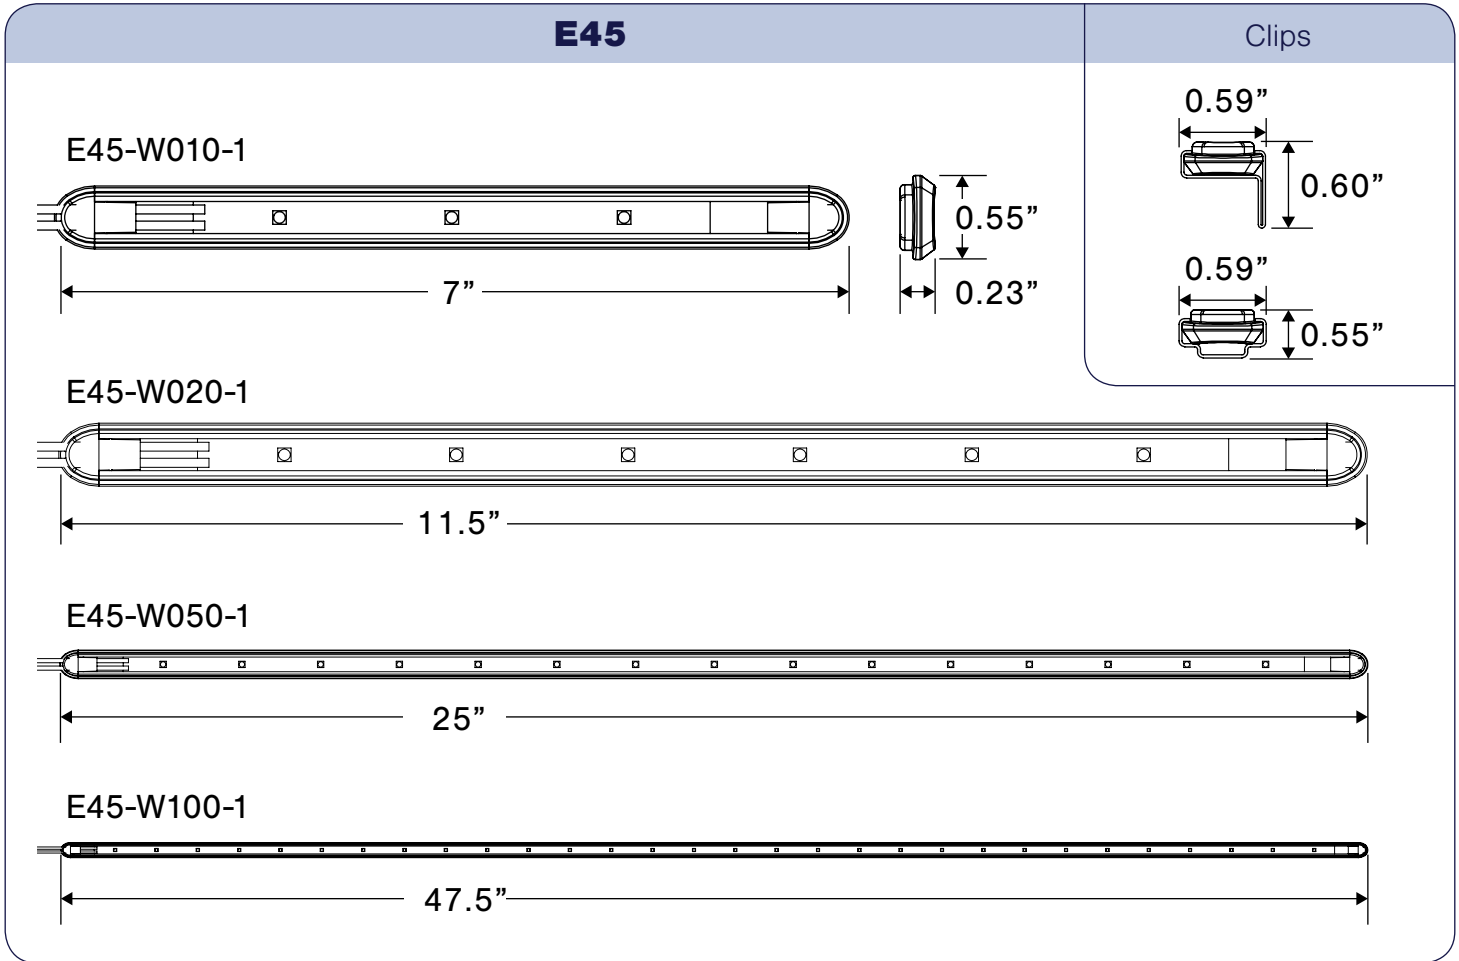

LED light strip encapsulated in an aluminium extrusion with TecSeal

TecNiq's New E45 Slim Light

LED strip lights are often installed on slightly curved, uneven or a wide variety of surface finishes such as wood, fiberglass and metal. For these applications, a secure, permanent mounting method is needed, especially when high heat and/or humidity is expected. TecNiq's new E45 Slim Light is the perfect solution. Available in standard or premium lumen output, they install quickly and easily with durable powder-coated clips. Ideal underneath a gunwale, shelf, step or other site with extremely limited space, they deliver the same performance, reliability and value as TecNiq's other lighting products, and come with a limited lifetime warranty.

Installation of E45 Slim Lights is a breeze and highly adaptable. Flat or perpendicular clips are fastened with a simple #6 pan head screw. Once wired, the fixtures are simply snapped into place, making it especially easy to install when complete access is limited. The lights are easily daisy-chained for lengths greater than 47.5" or when a unique configuration is needed.

- Premium models offer twice the brightness
- Easy installation, snaps into place with flat and 90° mounting clips
- Available in 7", 11.5", 25", 47.5" lengths
- Sealed with TPE end caps for superior protection
- 50,000-hour life performance rating