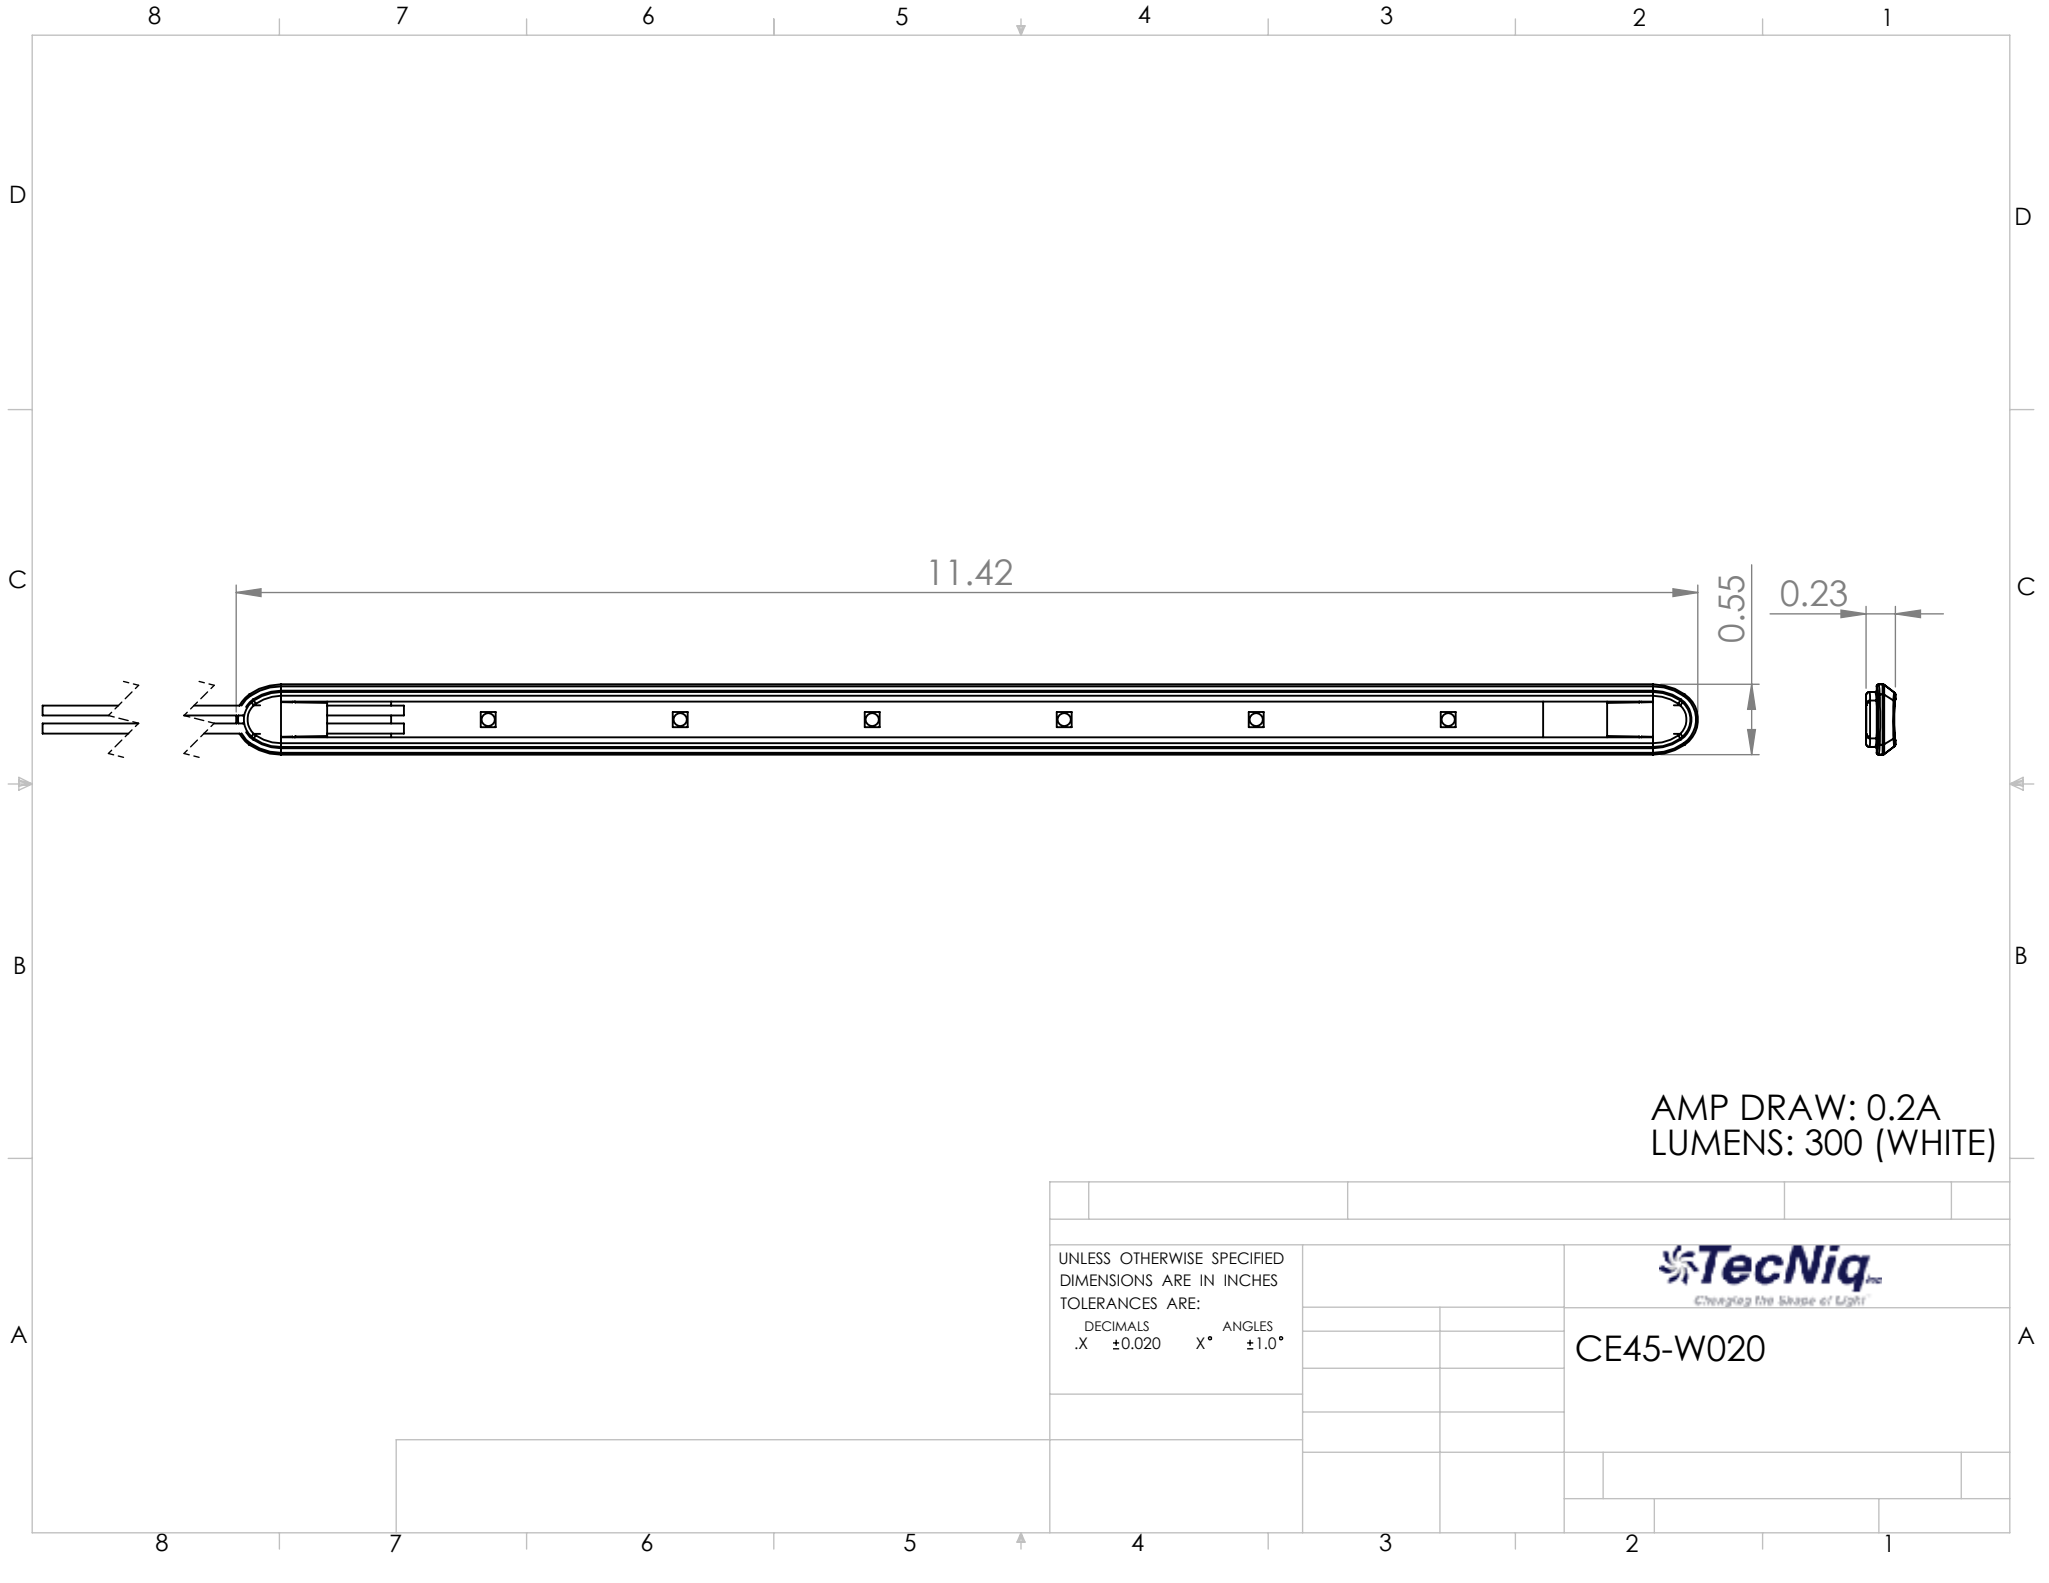

AMP DRAW: 0.1A
 IUMENS: 150 (WHITE)

UNLESS OTHERWISE SPECIFIED
 DIMENSIONS ARE IN INCHES
 TOLERANCES ARE:
 DECIMALS ANGLES
 .X ±0.020 X° ±1.0°

CE45-W010

AMP DRAW: 0.2A
 LUMENS: 300 (WHITE)

| | | |
|---|--------------------|--|
| UNLESS OTHERWISE SPECIFIED DIMENSIONS ARE IN INCHES TOLERANCES ARE: | |  TecNiq <i>Changing the Shape of Light</i> |
| DECIMALS .X ±0.020 | ANGLES X° ±1.0° | |
| | | CE45-W020 |

24.92

0.55

0.23

AMP DRAW: 0.5A
LUMENS: 750 (WHITE)

| | | |
|---|--------------------|--|
| UNLESS OTHERWISE SPECIFIED DIMENSIONS ARE IN INCHES TOLERANCES ARE: | |  TecNiq <small>Cheering the Shape of Light</small> |
| DECIMALS .X ±0.020 | ANGLES X° ±1.0° | |
| | | CE45-W050 |

47.42

0.55

0.23

AMP DRAW: 0.98A
LUMENS: 1500 (WHITE)

UNLESS OTHERWISE SPECIFIED
DIMENSIONS ARE IN INCHES
TOLERANCES ARE:
DECIMALS .X ±0.020 ANGLES X° ±1.0°

CE45-W100