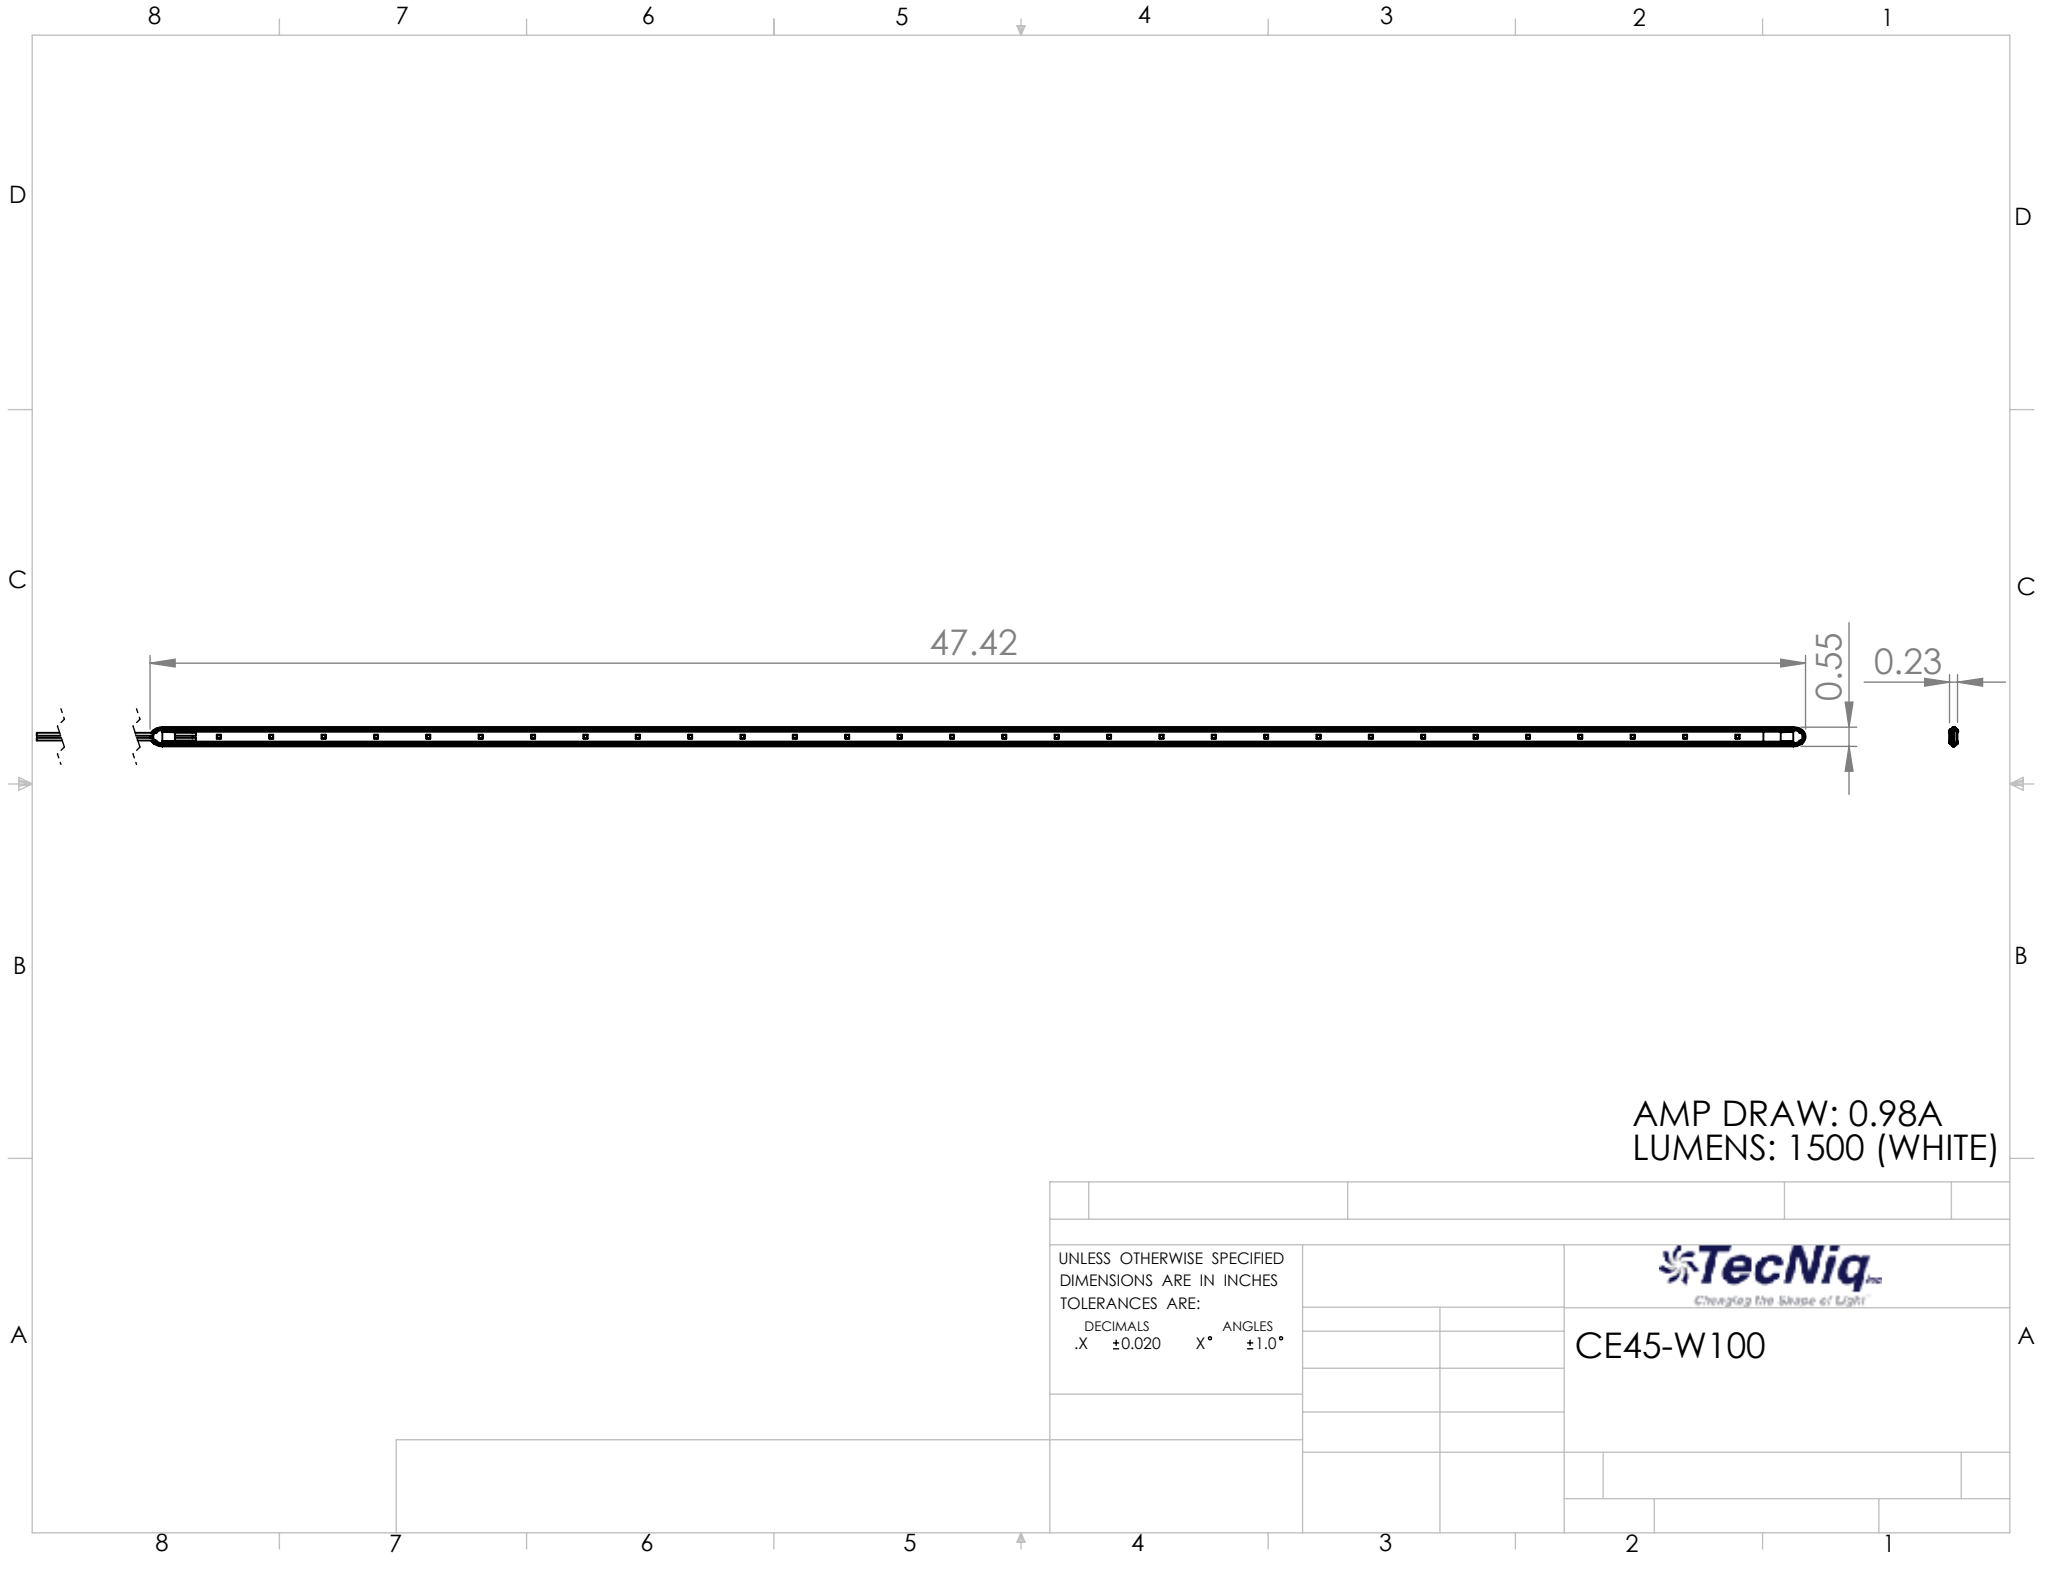

AMP DRAW: 0.1A
 IUMENS: 150 (WHITE)

UNLESS OTHERWISE SPECIFIED
 DIMENSIONS ARE IN INCHES
 TOLERANCES ARE:
 DECIMALS ANGLES
 .X ±0.020 X° ±1.0°

CE45-W010

AMP DRAW: 0.2A
 LUMENS: 300 (WHITE)

| | | |
|---|--------------------|--|
| UNLESS OTHERWISE SPECIFIED DIMENSIONS ARE IN INCHES TOLERANCES ARE: | |  TecNiq <i>Changing the Shape of Light</i> |
| DECIMALS .X ±0.020 | ANGLES X° ±1.0° | |
| | | CE45-W020 |

24.92

0.55

0.23

AMP DRAW: 0.5A
LUMENS: 750 (WHITE)

| | | |
|---|--------------------|--|
| UNLESS OTHERWISE SPECIFIED DIMENSIONS ARE IN INCHES TOLERANCES ARE: | |  TecNiq <small>Cheering the Shape of Light</small> |
| DECIMALS .X ±0.020 | ANGLES X° ±1.0° | |
| | | CE45-W050 |

47.42

0.55

0.23

AMP DRAW: 0.98A
LUMENS: 1500 (WHITE)

UNLESS OTHERWISE SPECIFIED
DIMENSIONS ARE IN INCHES
TOLERANCES ARE:
DECIMALS .X ±0.020 ANGLES X° ±1.0°

CE45-W100