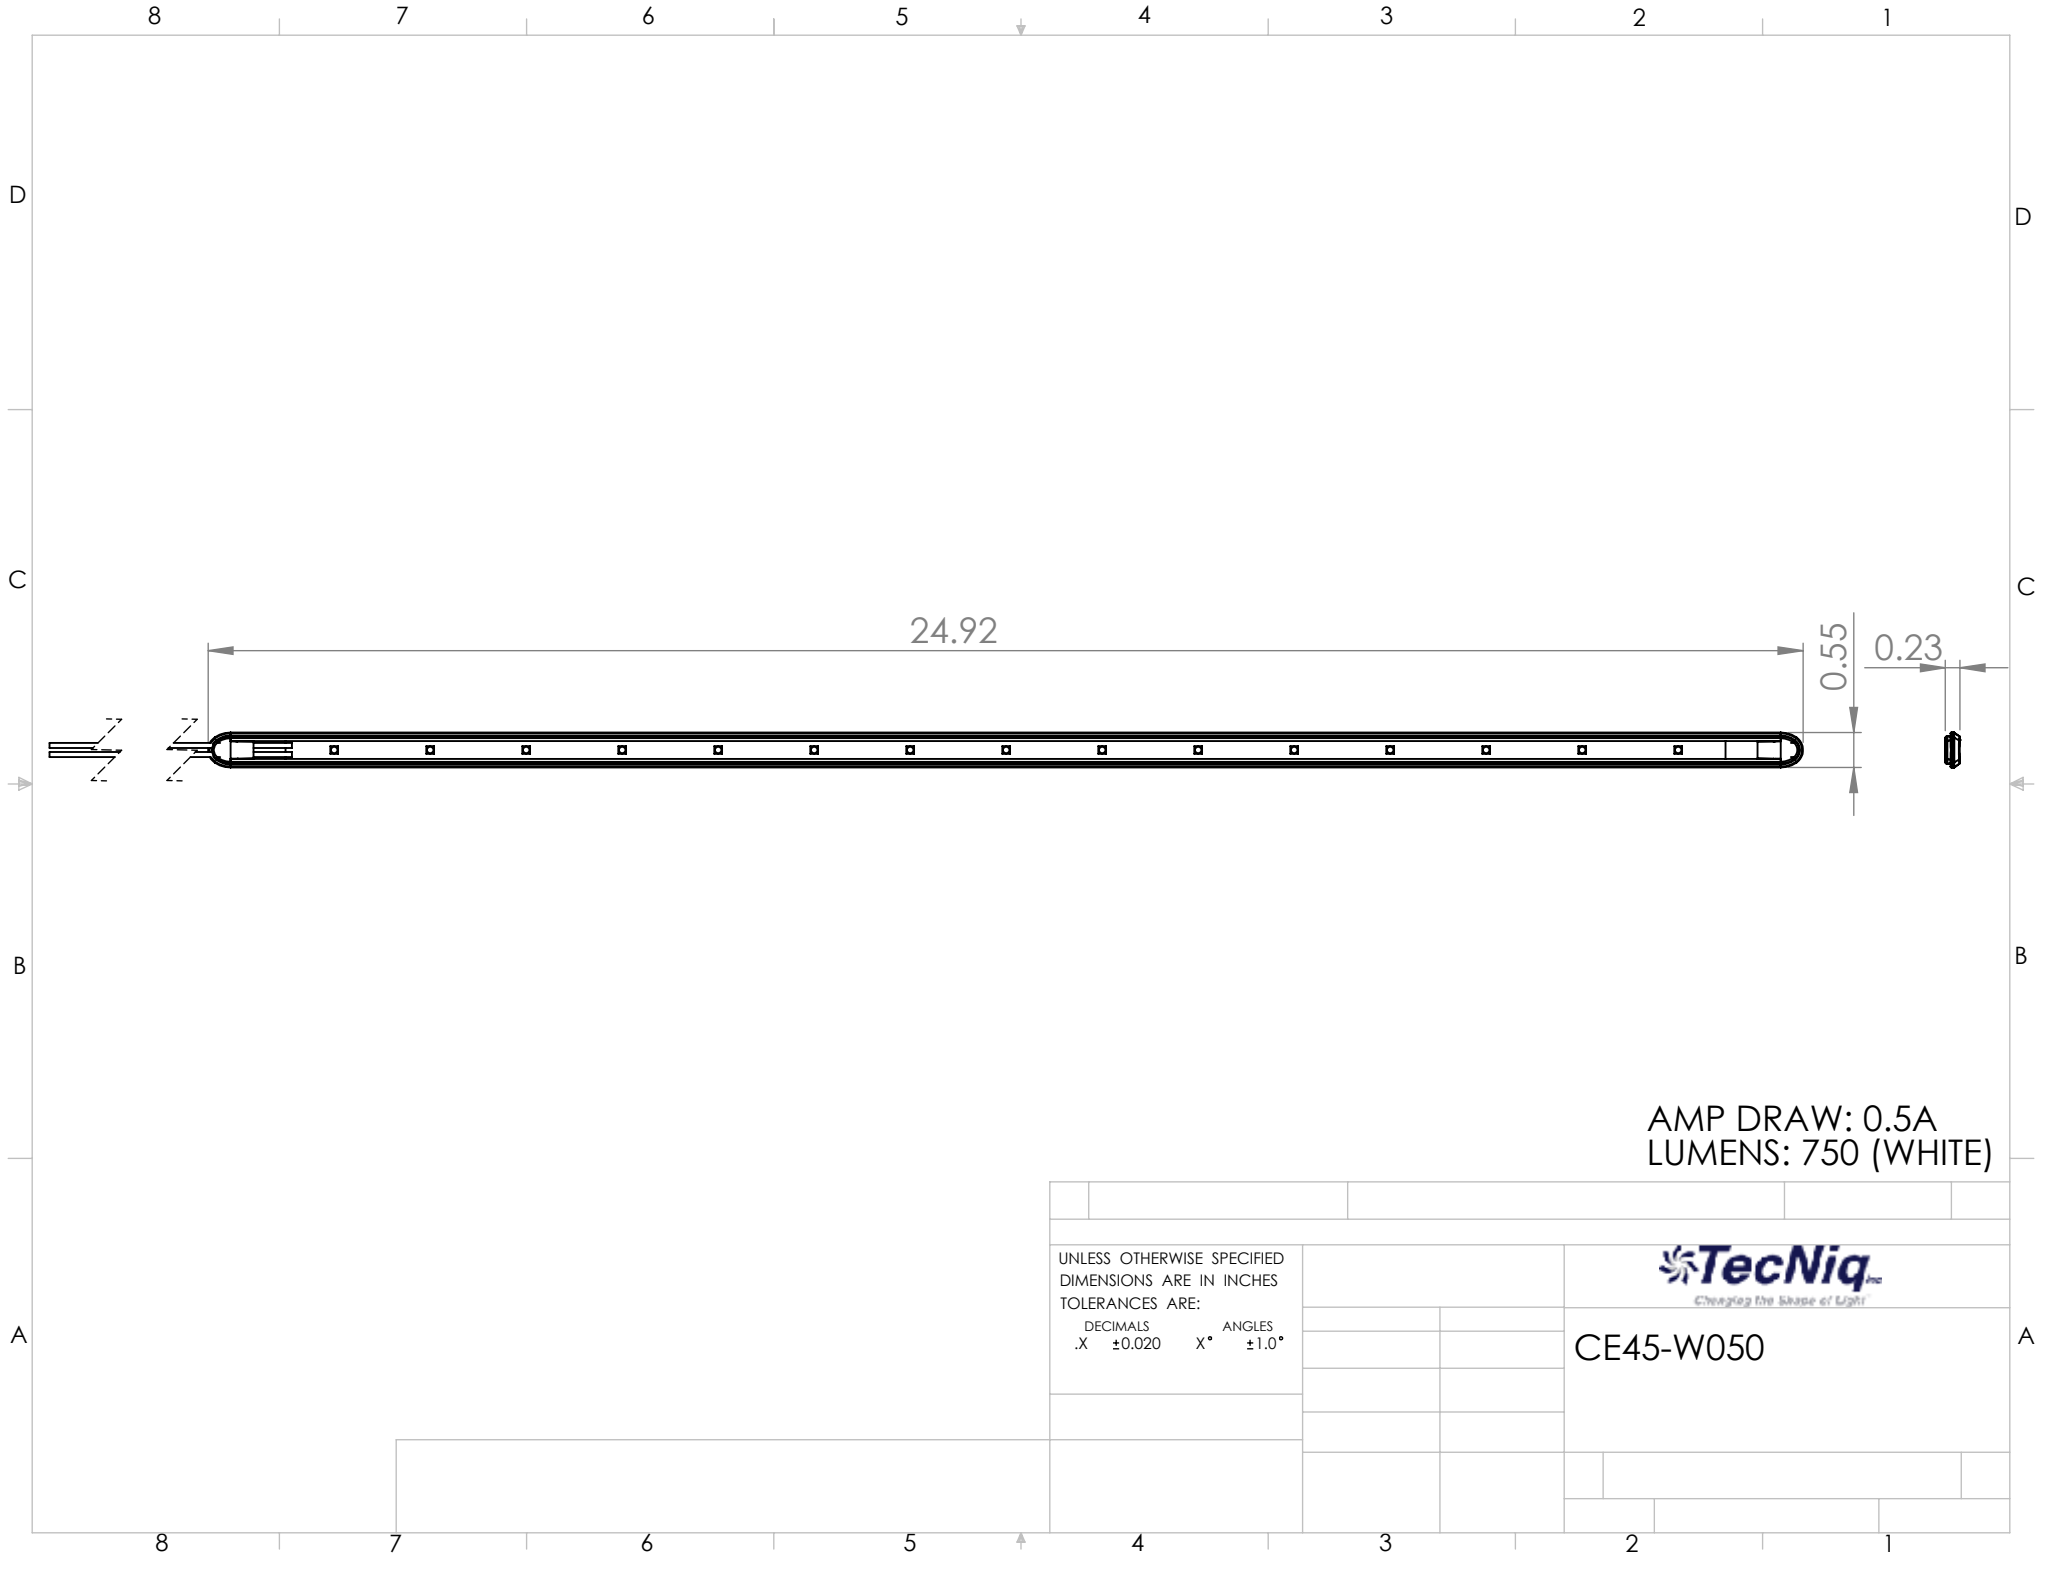

AMP DRAW: 0.1A
 IUMENS: 150 (WHITE)

UNLESS OTHERWISE SPECIFIED
 DIMENSIONS ARE IN INCHES
 TOLERANCES ARE:
 DECIMALS ANGLES
 .X ±0.020 X° ±1.0°

CE45-W010

AMP DRAW: 0.2A
 LUMENS: 300 (WHITE)

| | | |
|---|--------------------|--|
| UNLESS OTHERWISE SPECIFIED DIMENSIONS ARE IN INCHES TOLERANCES ARE: | |  TecNiq <i>Changing the Shape of Light</i> |
| DECIMALS .X ±0.020 | ANGLES X° ±1.0° | |
| | | CE45-W020 |

24.92

0.55

0.23

AMP DRAW: 0.5A
LUMENS: 750 (WHITE)

| | | |
|---|--------------------|--|
| UNLESS OTHERWISE SPECIFIED DIMENSIONS ARE IN INCHES TOLERANCES ARE: | |  TecNiq <small>Cheering the Shape of Light</small> |
| DECIMALS .X ±0.020 | ANGLES X° ±1.0° | |
| | | CE45-W050 |

47.42

0.55

0.23

AMP DRAW: 0.98A
LUMENS: 1500 (WHITE)

UNLESS OTHERWISE SPECIFIED
DIMENSIONS ARE IN INCHES
TOLERANCES ARE:
DECIMALS .X ±0.020 ANGLES X° ±1.0°

CE45-W100