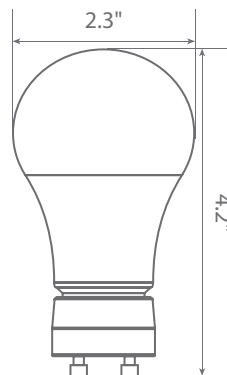

Product Dimensions