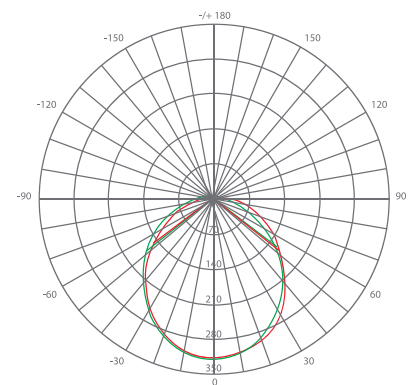

Product Photometric Data

Euri Lighting | A Division of IRTRONIX Inc.

20900 Normandie Avenue Bldg. B, Torrance, CA 90502 | Tel: 888.743.5766 | Fax: 310.787.1166 | www.eurilighting.com
©2017 Euri Lighting. All Rights Reserved