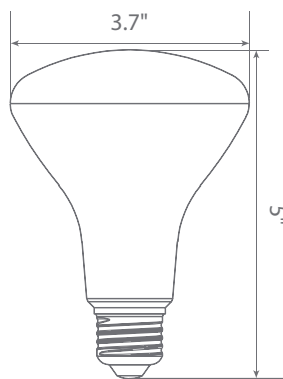

Product Dimensions