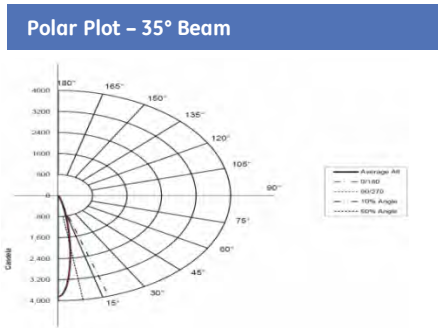

* The life rating is based on the hours of operation the lamp will provide before reaching 70% of its original lumen rating (L70)
** Minimum order quantity = 6
★ ENERGY STAR® status: Certified as meeting ENERGY STAR® guidelines.
^ Estimated energy cost per year based on $0.11 per kWh energy rate and 3 operating hours per day
Notes: 1) Product descriptions ending in "/TP" indicate a corded blister or clamshell package nested in a tray for shelf display. Cards also designed for hook display.

Specifier Statement

Lamps shall be an E26 medium screw-in base with integral transformer. The life rating of this product shall be 25,000 for dimmable and 30,000 for non-dimmable, which are the hours of operation these lamps will provide before reaching 70% of their original light output of 750 lumens for the high output dimmable, 500 lumens for dimmable and 340 lumens for non-dimmable. Actual lamp life before failure may be significantly longer.

Information provided is subject to change without notice. Please verify all details with GE. All values are design or typical values when measured under laboratory conditions, and GE makes no warranty or guarantee, express or implied, that such performance will be obtained under end-use conditions.

For additional product and application information, please consult GE's Website: www.gelighting.com/ThinkLED

For more in-depth knowledge, snap the QR code and link to more detailed LED Lighting Information