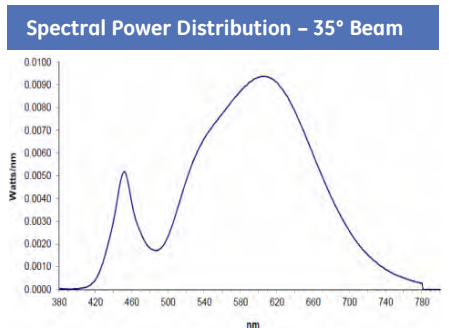

* The life rating is based on the hours of operation the lamp will provide before reaching 70% of its original lumen rating (L70)
** Minimum order quantity = 6
★ ENERGY STAR® status: Certified as meeting ENERGY STAR® guidelines.
^ Estimated energy cost per year based on $0.11 per kWh energy rate and 3 operating hours per day
Notes: 1) Product descriptions ending in "/TP" indicate a corded blister or clamshell package nested in a tray for shelf display. Cards also designed for hook display.

Specifier Statement

Lamps shall be an E26 medium screw-in base with integral transformer. The life rating of this product shall be 25,000 for dimmable and 30,000 for non-dimmable, which are the hours of operation these lamps will provide before reaching 70% of their original light output of 750 lumens for the high output dimmable, 500 lumens for dimmable and 340 lumens for non-dimmable. Actual lamp life before failure may be significantly longer.

Information provided is subject to change without notice. Please verify all details with GE. All values are design or typical values when measured under laboratory conditions, and GE makes no warranty or guarantee, express or implied, that such performance will be obtained under end-use conditions.

For additional product and application information, please consult GE's Website: www.gelighting.com/ThinkLED

For more in-depth knowledge, snap the QR code and link to more detailed LED Lighting Information