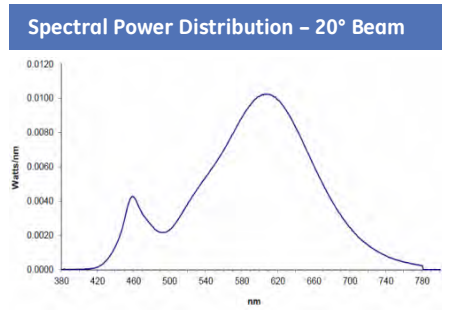

* The life rating is based on the hours of operation the lamp will provide before reaching 70% of its original lumen rating (L70)
** Minimum order quantity = 6
★ ENERGY STAR® status: Certified as meeting ENERGY STAR® guidelines.
^ Estimated energy cost per year based on $0.11 per kWh energy rate and 3 operating hours per day
Notes: 1) Product descriptions ending in "/TP" indicate a corded blister or clamshell package nested in a tray for shelf display. Cards also designed for hook display.

Specifier Statement

Lamps shall be an E26 medium screw-in base with integral transformer. The life rating of this product shall be 25,000 for dimmable and 30,000 for non-dimmable, which are the hours of operation these lamps will provide before reaching 70% of their original light output of 750 lumens for the high output dimmable, 500 lumens for dimmable and 340 lumens for non-dimmable. Actual lamp life before failure may be significantly longer.

Information provided is subject to change without notice. Please verify all details with GE. All values are design or typical values when measured under laboratory conditions, and GE makes no warranty or guarantee, express or implied, that such performance will be obtained under end-use conditions.

For additional product and application information, please consult GE's Website: www.gelighting.com/ThinkLED

For more in-depth knowledge, snap the QR code and link to more detailed LED Lighting Information