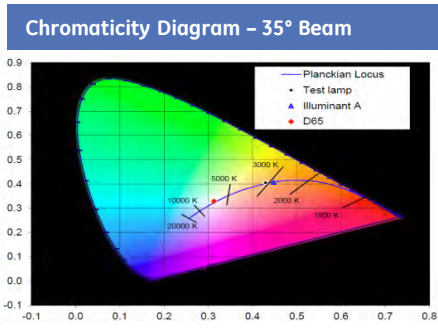

* The life rating is based on the hours of operation the lamp will provide before reaching 70% of its original lumen rating (L70)
** Minimum order quantity = 6
★ ENERGY STAR® status: Certified as meeting ENERGY STAR® guidelines.
^ Estimated energy cost per year based on $0.11 per kWh energy rate and 3 operating hours per day
Notes: 1) Product descriptions ending in "/TP" indicate a corded blister or clamshell package nested in a tray for shelf display. Cards also designed for hook display.

Specifier Statement

Lamps shall be an E26 medium screw-in base with integral transformer. The life rating of this product shall be 25,000 for dimmable and 30,000 for non-dimmable, which are the hours of operation these lamps will provide before reaching 70% of their original light output of 750 lumens for the high output dimmable, 500 lumens for dimmable and 340 lumens for non-dimmable. Actual lamp life before failure may be significantly longer.

Information provided is subject to change without notice. Please verify all details with GE. All values are design or typical values when measured under laboratory conditions, and GE makes no warranty or guarantee, express or implied, that such performance will be obtained under end-use conditions.

For additional product and application information, please consult GE's Website: www.gelighting.com/ThinkLED

For more in-depth knowledge, snap the QR code and link to more detailed LED Lighting Information