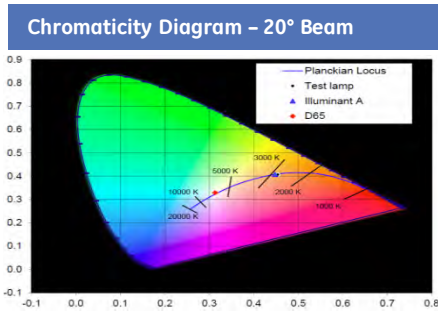

* The life rating is based on the hours of operation the lamp will provide before reaching 70% of its original lumen rating (L70)
** Minimum order quantity = 6
★ ENERGY STAR® status: Certified as meeting ENERGY STAR® guidelines.
^ Estimated energy cost per year based on $0.11 per kWh energy rate and 3 operating hours per day
Notes: 1) Product descriptions ending in "/TP" indicate a corded blister or clamshell package nested in a tray for shelf display. Cards also designed for hook display.

Specifier Statement

Lamps shall be an E26 medium screw-in base with integral transformer. The life rating of this product shall be 25,000 for dimmable and 30,000 for non-dimmable, which are the hours of operation these lamps will provide before reaching 70% of their original light output of 750 lumens for the high output dimmable, 500 lumens for dimmable and 340 lumens for non-dimmable. Actual lamp life before failure may be significantly longer.

Information provided is subject to change without notice. Please verify all details with GE. All values are design or typical values when measured under laboratory conditions, and GE makes no warranty or guarantee, express or implied, that such performance will be obtained under end-use conditions.

For additional product and application information, please consult GE's Website: www.gelighting.com/ThinkLED

For more in-depth knowledge, snap the QR code and link to more detailed LED Lighting Information