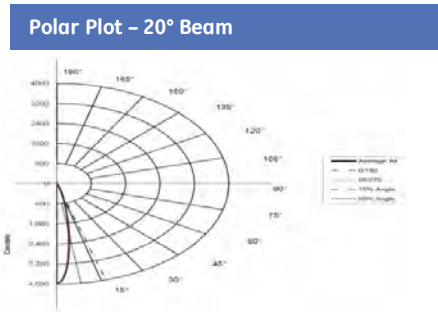

* The life rating is based on the hours of operation the lamp will provide before reaching 70% of its original lumen rating (L70)
** Minimum order quantity = 6
★ ENERGY STAR® status: Certified as meeting ENERGY STAR® guidelines.
^ Estimated energy cost per year based on $0.11 per kWh energy rate and 3 operating hours per day
Notes: 1) Product descriptions ending in "/TP" indicate a corded blister or clamshell package nested in a tray for shelf display. Cards also designed for hook display.

Specifier Statement

Lamps shall be an E26 medium screw-in base with integral transformer. The life rating of this product shall be 25,000 for dimmable and 30,000 for non-dimmable, which are the hours of operation these lamps will provide before reaching 70% of their original light output of 750 lumens for the high output dimmable, 500 lumens for dimmable and 340 lumens for non-dimmable. Actual lamp life before failure may be significantly longer.

Information provided is subject to change without notice. Please verify all details with GE. All values are design or typical values when measured under laboratory conditions, and GE makes no warranty or guarantee, express or implied, that such performance will be obtained under end-use conditions.

For additional product and application information, please consult GE's Website: www.gelighting.com/ThinkLED

For more in-depth knowledge, snap the QR code and link to more detailed LED Lighting Information