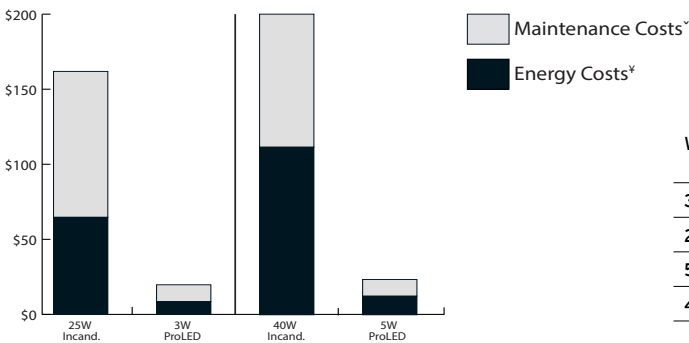

* Useful Life is defined as the point in time at which the lamp will maintain at least 70% of its initial lumens.

The lamp will continue to burn past this point, but at decreased light levels.

Represents lamps that are ENERGY STAR approved.

Warranty - Commercial / Industrial: This product is warranted for 5 years from the date of purchase, based on 10 hours of use per day. Not for use in enclosed fixtures. Suitable for use in sealed metal landscape fixtures; protected from elements.

♦ May not be compatible with all dimming systems, dimming performance may vary by system, please check the website www.halcolighting.com/ProLEDdim for up-to-date dimmer compatibility information. Use on incompatible systems may shorten lamp life.

Energy Savings Comparison

Total Lifetime Costs

Watts	Energy Costs	Maintenance Costs	Total Lifetime Costs	Lifetime Savings
3W ProLED	$8	$10	$18	$220
25W Incandescent	$68	$170	$238	
5W ProLED	$13	$10	$23	$256
40W Incandescent	$110	$170	$280	

~Maintenance costs based on 15 minutes to replace the lamp at $40 per/hr over the life of the ProLED lamp.

* Energy costs based on $0.11 kWh over 40,000 hour life.