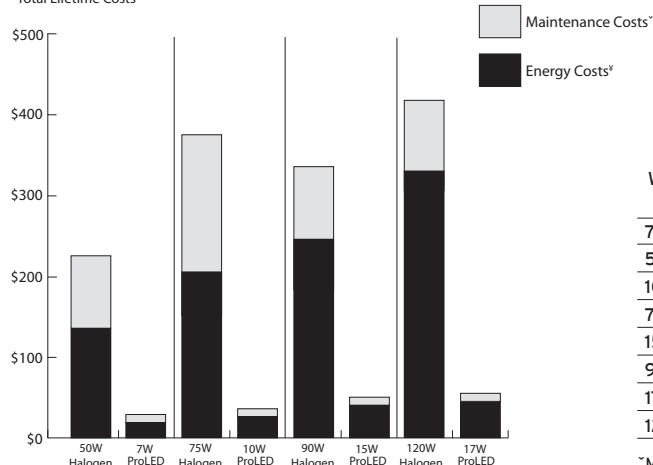

⊛ **NEW ITEM!**

* Useful Life is defined as the point in time at which the lamp will maintain at least 70% of its initial lumens.

The lamp will continue to burn past this point, but at decreased light levels.

For details on ProLED PAR16, see ProLED Commercial MR16/PAR16 Series Sell Sheet

Represents lamps that are ENERGY STAR® approved.

Warranty Commercial/Industrial: This product is warranted for 5 years from the date purchase, based on 10 hours of use per day.

Not for use in enclosed fixtures.

May not be compatible with all dimmable systems, dimming performance may vary by system, please check the website www.halcolighting.com for up-to-date dimmer compatibility information. Use on incompatible systems may shorten lamp life.

√ ENERGY STAR® mandates that all directional lamps may only be listed at 25,000 hour life with 3,000 hour actual life test data, 6,000 hour LM80 data and in-situ temperature measurements. Upon completion of full lifetime testing, ProLED ENERGY STAR® listed lamps will be listed at their full lifetime.

Energy Savings Comparison

Total Lifetime Costs

Watts	Energy Costs	Maintenance Costs	Total Lifetime Costs	Lifetime Savings
7W ProLED	$19	$10	$29	$198
50W Halogen	$138	$90	$228	
10W ProLED	$28	$10	$38	$339
75W Halogen	$206	$170	$376	
15W ProLED	$41	$10	$51	$286
90W Halogen	$248	$90	$338	
17W ProLED	$47	$10	$57	$363
120W Halogen	$330	$90	$420	

~ Maintenance costs based on 15 minutes to replace the lamp at $40 per/hr over the life of the ProLED lamp.

* Energy costs based on $0.11 kWh over 40,000 hour life.